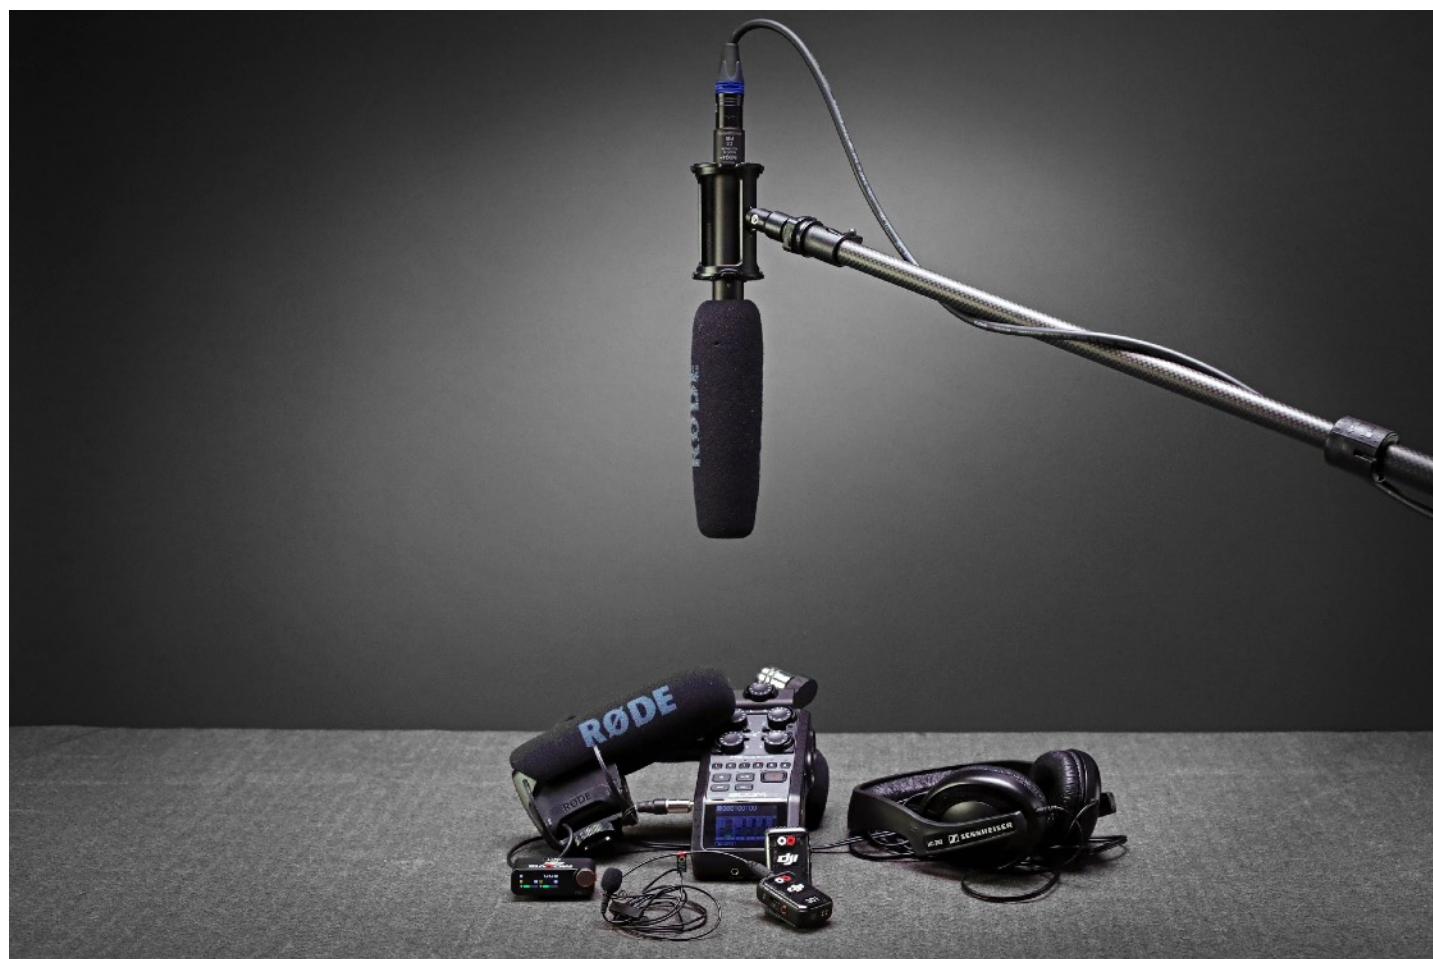

**2XLR KIT**

60 € + IVA

1x a scelta	Zoom F6 Tascam DR-680 Tascam DR-701D
2x	Sennheiser EW100G3
2x	Sennheiser MKE2EW
1x a scelta	Sennheiser MKE600 Sennheiser ME66
1x a scelta	Asta boom K-Tek Asta boom K&M Asta boom Rode BoomPro
1x	Rode Videomic Pro (Mic on board)
1x	Cuffie Sennheiser HD202
1x	Rycote INV 7

**MINIJACK KIT**

40 € + IVA

1x a scelta	Zoom H6 Tascam DR-60D
1x a scelta	DJI Mic Kit Rode Wireless Go Kit
2x	Rode Lavalier Go
1x a scelta	Rode NTG4+ Sennheiser ME64
1x a scelta	Asta boom K-Tek Asta boom K&M Asta boom Rode BoomPro
1x	Rode Videomic Pro (Mic on board)
1x	Cuffie Sennheiser HD202