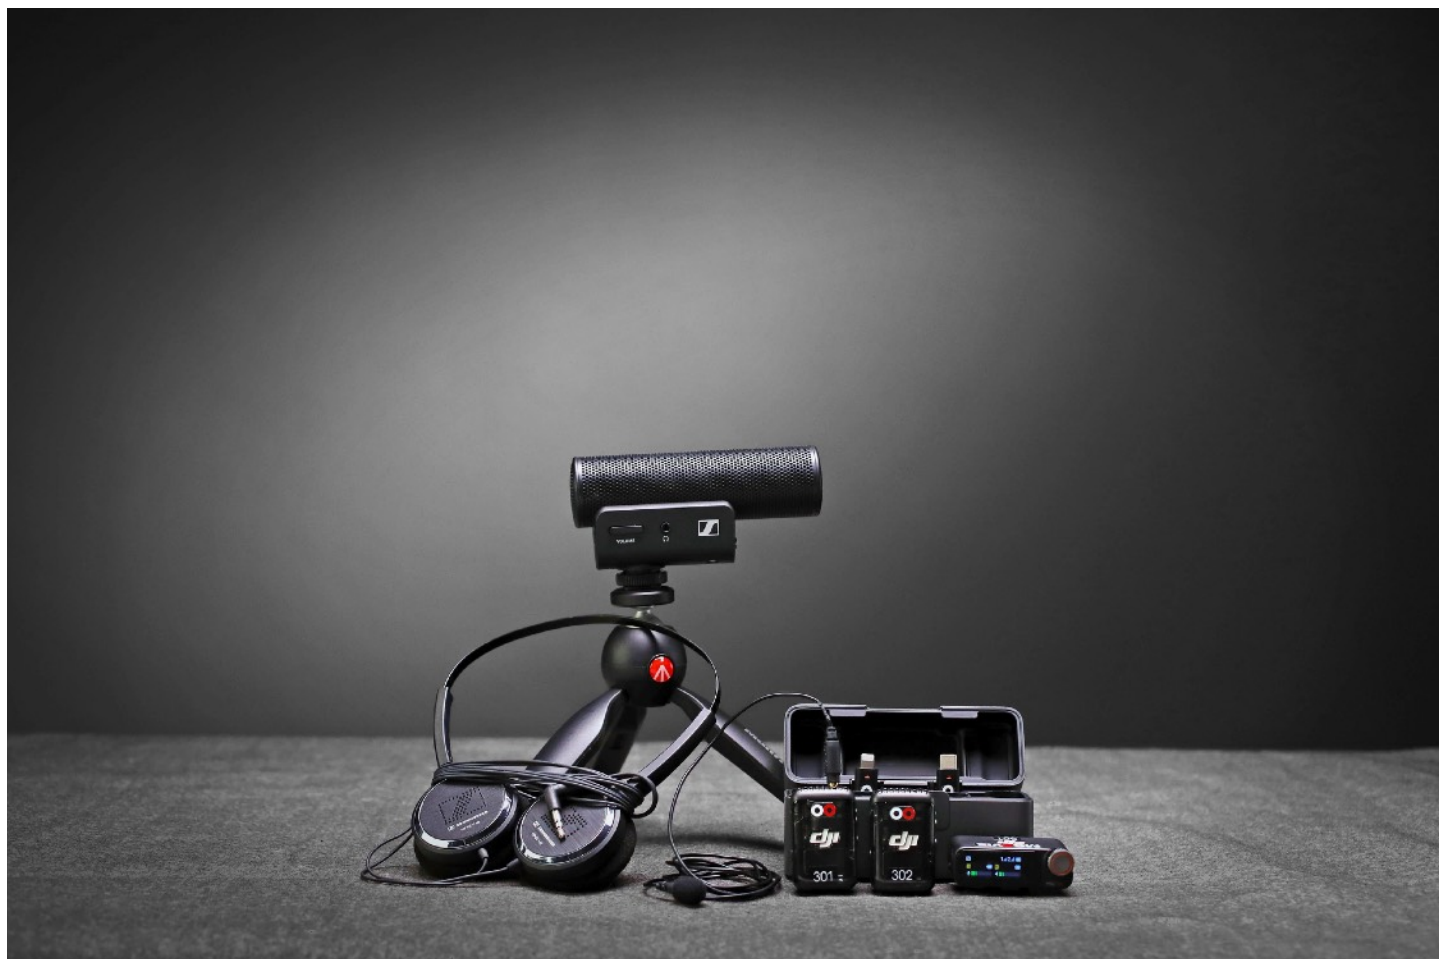

SMARTPHONE KIT

30 € + IVA

1x	DJI Mic Kit
2x	Rode Lavalier Go
1x a scelta	Sennheiser MKE400 Sennheiser MKE440
1x	Cuffie Sennheiser HP140