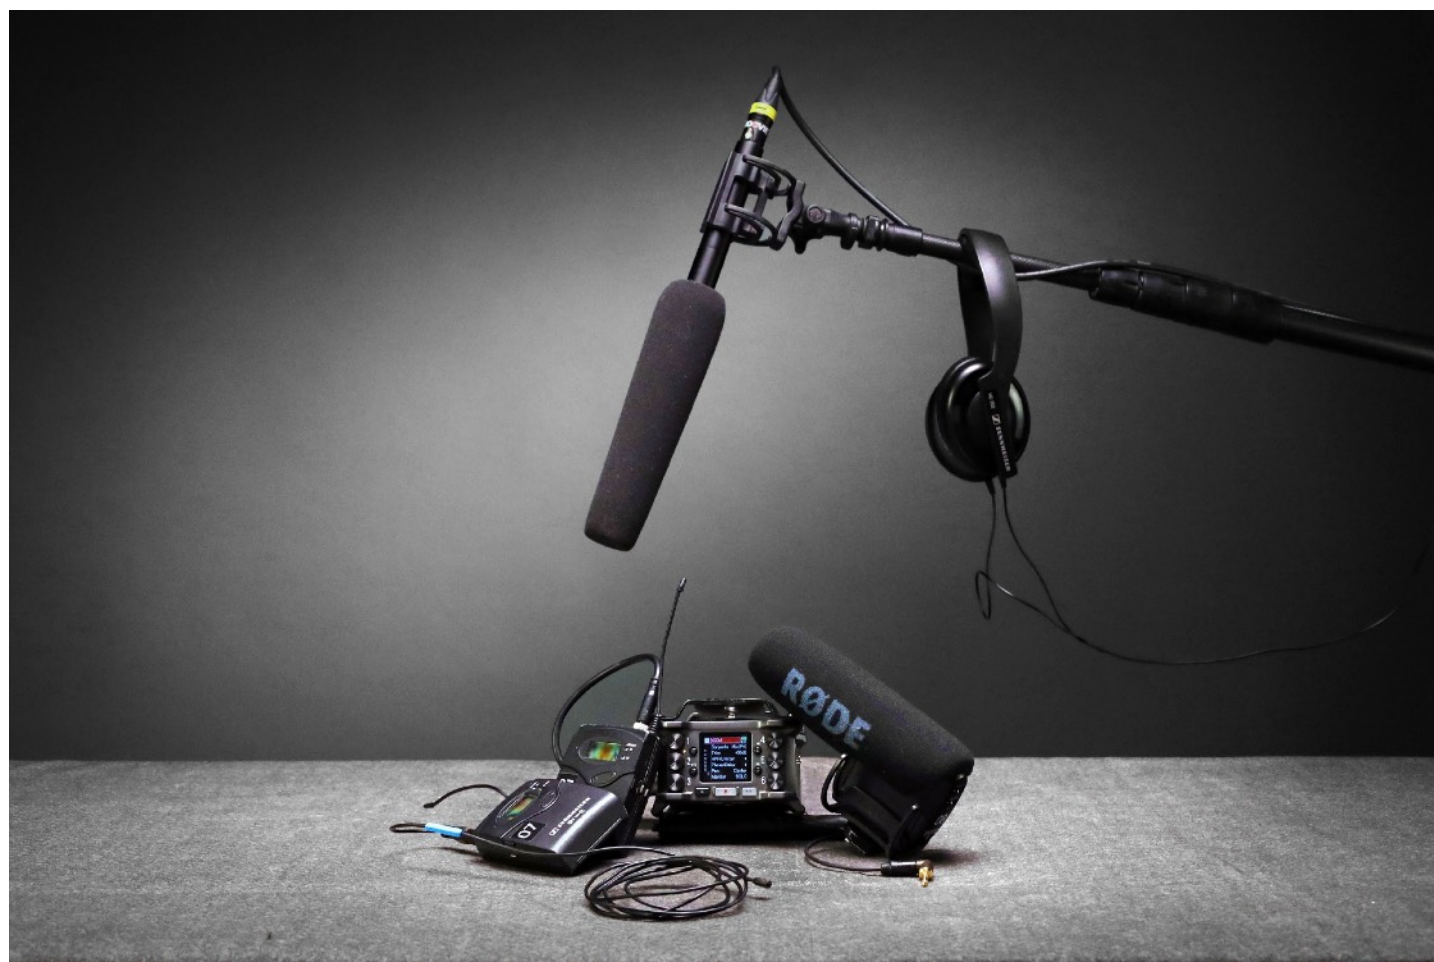

2XLR KIT

60 € + IVA

1x a scelta	Zoom F6 Tascam DR-680 Tascam DR-701D
2x	Sennheiser EW100G3
2x	Sennheiser MKE2EW
1x a scelta	Sennheiser MKE600 Sennheiser ME66
1x a scelta	Asta boom K-Tek Asta boom K&M Asta boom Rode BoomPro
1x	Rode Videomic Pro (Mic on board)
1x	Cuffie Sennheiser HD202
1x	Rycote INV 7